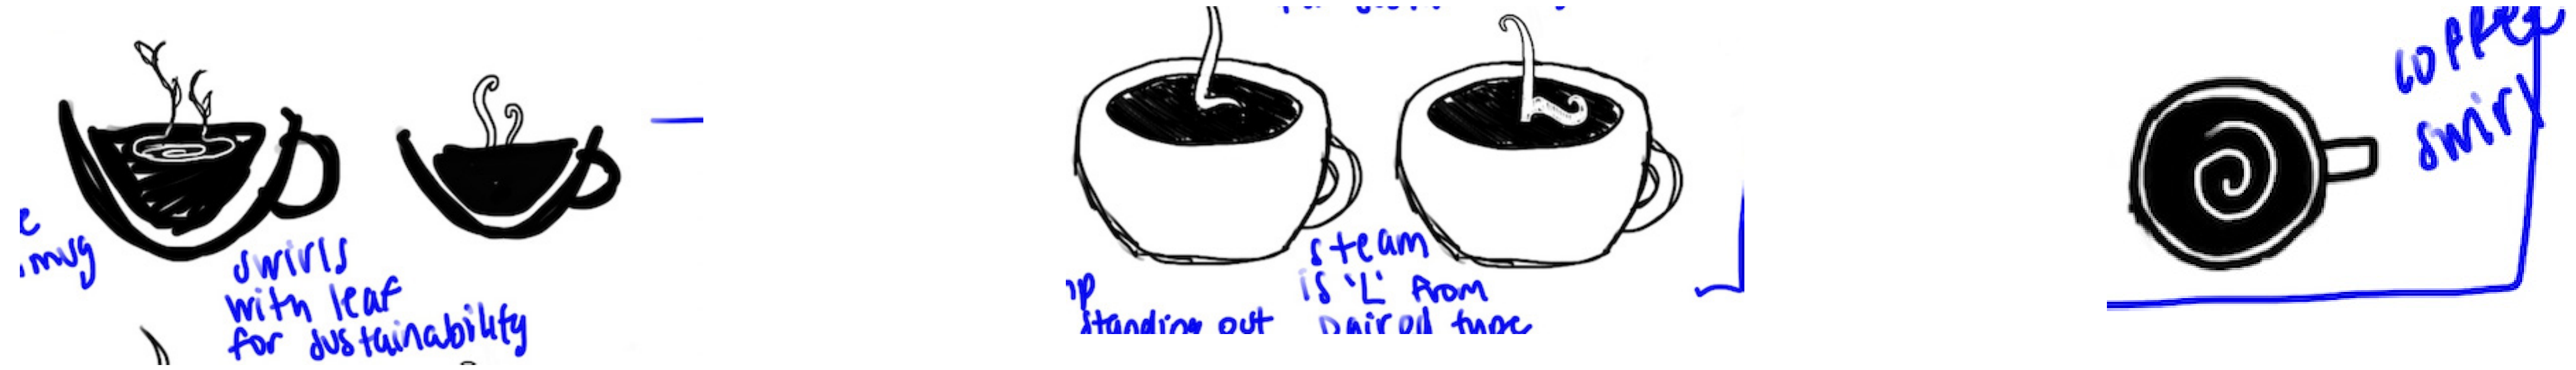

LAVAZZA

Lavazza

Lavazza

Lavazza

Lavazza

symbol

coffee | swirl | sustainable | steam | mug | cup | leaf | coffee bean

typographic solution

LAVAZZA

LAVAZZA

LAVAZZA
connected to hold V like a cup holds coffee

LAVAZZA

coffee | swirl | nostalgic | steam | energetic

LAVAZZA

LAVAZZA

LAVAZZA

Lavazza ☕

stacked beans in diff colors as symbol
 I noticed sometimes Zs here are written with a line through them. my parents do that too + now I do.

Lavazza

LAVAZZA

connected to hold V like a cup holds coffee

inspo words:

- coffee
 - coffee bean
 - sustainable
 - leaf
 - cup
 - mug
 - steam
 - retro
 - nostalgic
 - stamp
 - approachable
- swirl

overview